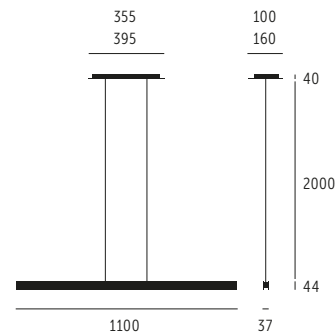

INDIVIDUAL

PENDELLEUCHE | PENDANT LUMINAIRE

Gehäuse Aluminium matt handgebürstet mit Auflagen auf zwei Seiten und auf Baldachin

220-250V/24V Betriebsgerät Phasenabschnitt dimmbar

Handbrushed matte aluminium body with layers on two sides and on canopy

220-250V/24V driver trailing-edge phase dimmable

> 90 CRI/Ra | > 50.000 Std./hrs. | EEK | EEC: F

BASIC WHITE 1100 MM

LED ca. 33 W (= 33 kWh/1000 h) | ca. 3510 Lm | ca. 2700 K

Glas weiß | White glass _____ 02-P11W-665

Glas schwarz | Black glass _____ 02-P11S-665

Aluminium gebürstet | Brushed aluminium _____ 02-P13A-665

Sattelleder Havana | Saddle leather Havana _____ 02-P12L-665

Weitere Lederfarben lieferbar | Additional leather colors available

Blattgold | Gold leaf _____ 02-P10G-665