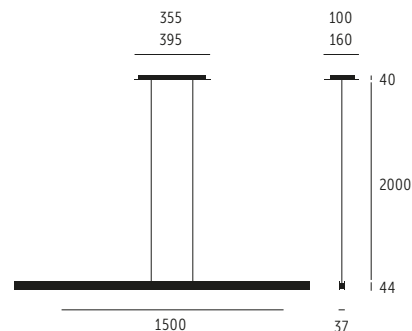

INDIVIDUAL

PENDELLEUCHE | PENDANT LUMINAIRE

Gehäuse Aluminium matt handgebürstet mit Auflagen auf zwei Seiten und auf Baldachin

220-250V/24V Betriebsgerät Phasenabschnitt dimmbar

Handbrushed matte aluminium body with layers on two sides and on canopy

220-250V/24V driver trailing-edge phase dimmable

> 90 CRI/Ra | > 50.000 Std./hrs. | EEK | EEC: F

BASIC WHITE 1500 MM

LED ca. 48 W (= 48 kWh/1000 h) | ca. 5160 Lm | ca. 2700 K

Glas weiß | White glass _____ 02-P31W-865

Glas schwarz | Black glass _____ 02-P31S-865

Aluminium gebürstet | Brushed aluminium _____ 02-P33A-865

Sattelleder Havanna | Saddle leather Havana _____ 02-P32L-865

Weitere Lederfarben lieferbar | Additional leather colors available

Blattgold | Gold leaf _____ 02-P30G-865