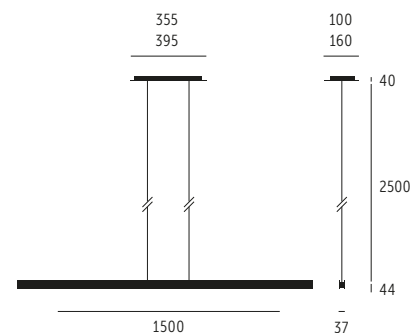

COMFORT WHITE

Diese Ausführung ist nicht mehr lieferbar! | This model is no longer available!

Mit Höhenverstellung | With rise & fall suspension ____ 02-Z____-____