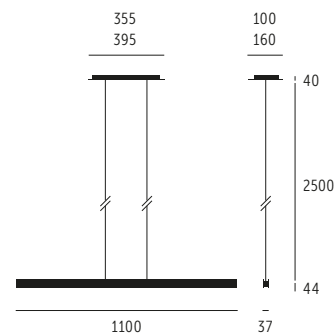

COMFORT WHITE

Diese Ausführung ist nicht mehr lieferbar! | This model is no longer available!

Mit Höhenverstellung | With rise & fall suspension _____ 02-Z____-____