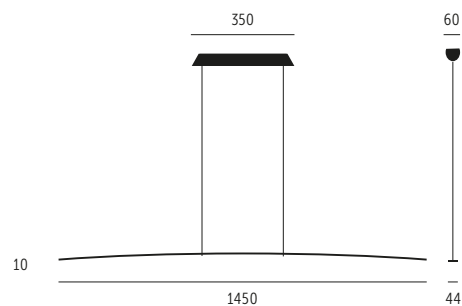

WEITERE OBERFLÄCHEN | ADDITIONAL SURFACE FINISHES

Aluminium matt | Matt aluminium _____ 07-___A-___

Chrom | Chrome _____ 07-___C-___

Vergoldet 24k | Gold plated 24k _____ 07-___G-___

Antrazit metallic | Anthracite metallic _____ 07-___M-___

Schwarz matt gebürstet | Brushed matt black _____ 07-___S-___

Längere Geflechtsslitze | Additional braided wire ___ZLG