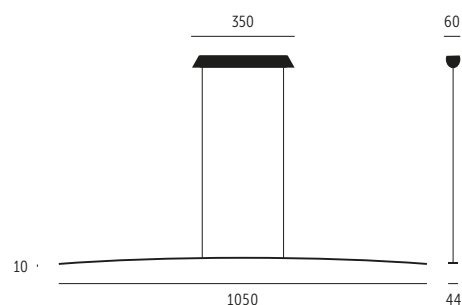

SURFIN'

PENDEL | PENDANT

Aluminium weiß pulverbeschichtet | inklusive 220-250V/24V Betriebsgerät

Phasenabschnitt dimmbar im Aluminium-Deckenkasten

Aluminium white powder coated | 220-250V/24V driver trailing-edge

phase dimmable in aluminium ceiling box included

> 90 CRI/Ra | > 50.000 Std./hrs. | EEK | EEC: F

BREITE | WIDTH 1050 MM

2700 K | ca. 2070 Lm | ca. 19 W _____ 07-P60W-027

3000 K | ca. 2130 Lm | ca. 19 W _____ 07-P60W-030

4000 K | ca. 2200 Lm | ca. 19 W _____ 07-P60W-040

WEITERE OBERFLÄCHEN | ADDITIONAL SURFACE FINISHES

Aluminium matt | Matt aluminium _____ 07-___A-___

Chrom | Chrome _____ 07-___C-___

Vergoldet 24k | Gold plated 24k _____ 07-___G-___

Antrazit metallic | Anthracite metallic _____ 07-___M-___

Schwarz matt gebürstet | Brushed matt black _____ 07-___S-___

Längere Geflechtsslitze | Additional braided wire ___ZLG