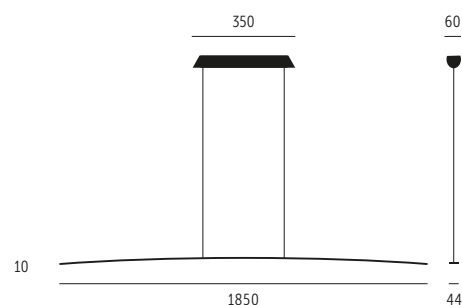

SURFIN'

PENDEL | PENDANT

Aluminium weiß pulverbeschichtet | inklusive 220-250V/24V Betriebsgerät

Phasenabschnitt dimmbar im Aluminium-Deckenkasten

Aluminium white powder coated | 220-250V/24V driver trailing-edge

phase dimmable in aluminium ceiling box included

> 90 CRI/Ra | > 50.000 Std./hrs. | EEK | EEC: F

BREITE | WIDTH 1850 MM

2700 K | ca. 3710 Lm | ca. 34,5 W _____ 07-P62W-027

3000 K | ca. 3820 Lm | ca. 34,5 W _____ 07-P62W-030

4000 K | ca. 3940 Lm | ca. 34,5 W _____ 07-P62W-040

WEITERE OBERFLÄCHEN | ADDITIONAL SURFACE FINISHES

Aluminium matt | Matt aluminium _____ 07-___A-___

Chrom | Chrome _____ 07-___C-___

Vergoldet 24k | Gold plated 24k _____ 07-___G-___

Antrazit metallic | Anthracite metallic _____ 07-___M-___

Schwarz matt gebürstet | Brushed matt black _____ 07-___S-___

Längere Geflechtlitze | Additional braided wire _____ ZLG

Mit Höhenverstellung | With rise & fall suspension _____ 03-Z____ -____

Mit CASAMBI Bluetooth | With CASAMBI bluetooth _____ ZCB

Für Einsatz bei 220-240V | For use at 220-240V

DALI steuer-/dimmbar | DALI controllable/dimmable _____ ZDA

Für Einsatz bei 100-250V | For use at 100-250V

Längere Geflechtlitze | Additional braided wire _____ ZLG